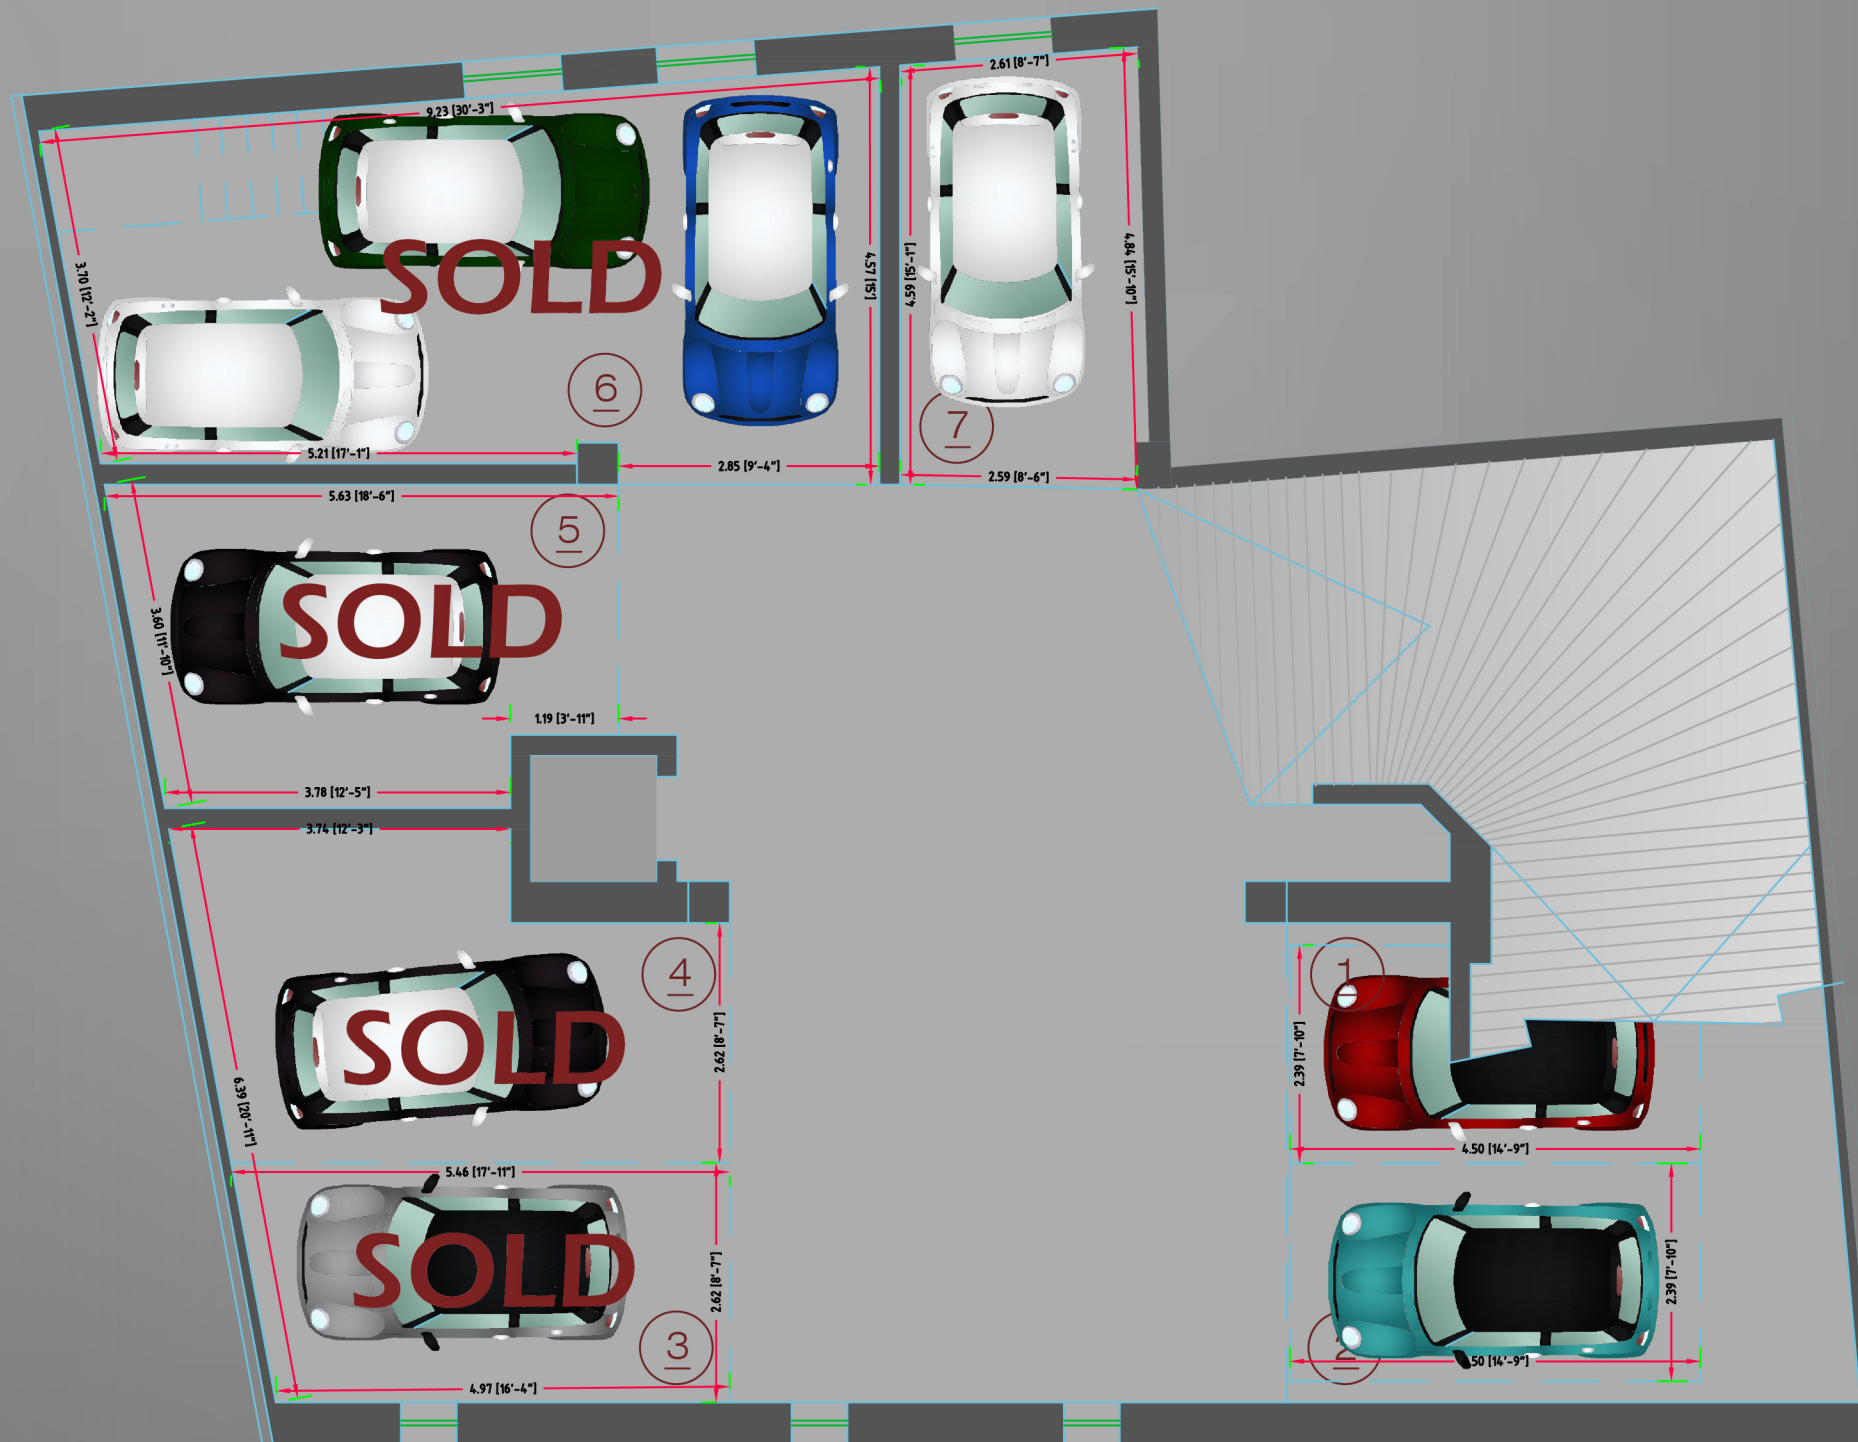

San Pawl

Zebbug - Gozo

Total Area

245 M²

Apartment

48 / GARAGE
BASEMENT LEVEL

ARTISTIC IMPRESSION ONLY